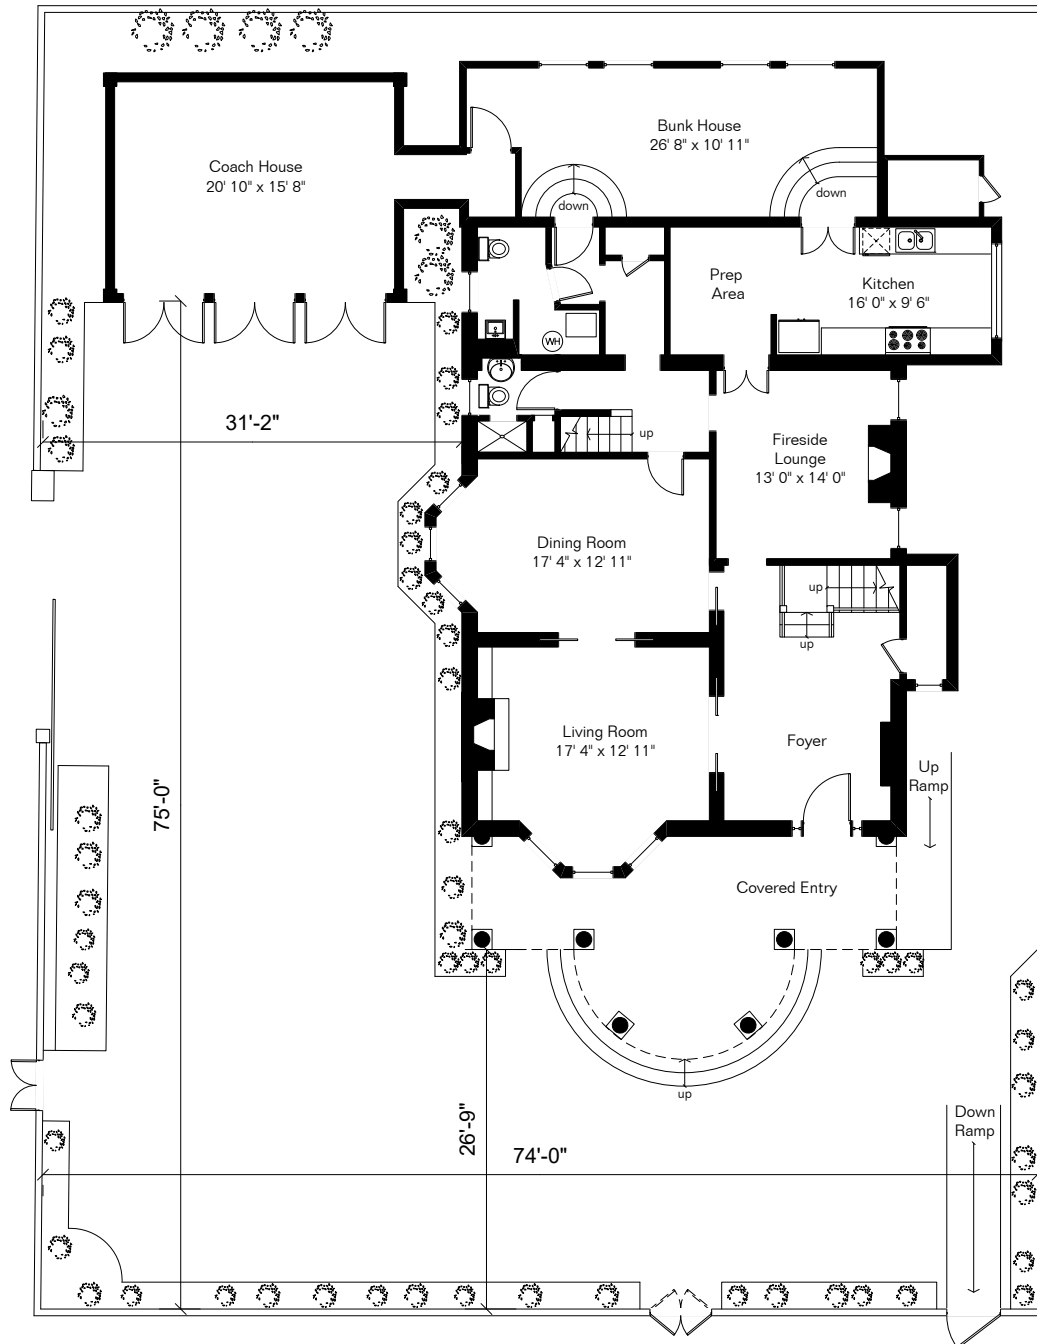

Site Visit February 2019

Living Area 4,017 Sq Ft

Copyright 2019 Floor Plans First! LLC
 All Rights Reserved.

www.FloorPlansFirst.com

Toll Free (877) 887-1500
 Voice (520) 881-1500

The square footages and room size information are deemed to be reliable but are not guaranteed and should be independently verified.

175 E 12th St

www.therubihouse.com
info@therubihouse.com

Site Visit February 2019

Copyright 2019 Floor Plans First! LLC
All Rights Reserved.

Living Area 4,017 Sq Ft

www.FloorPlansFirst.com™

Toll Free (877) 887-1500
Voice (520) 881-1500