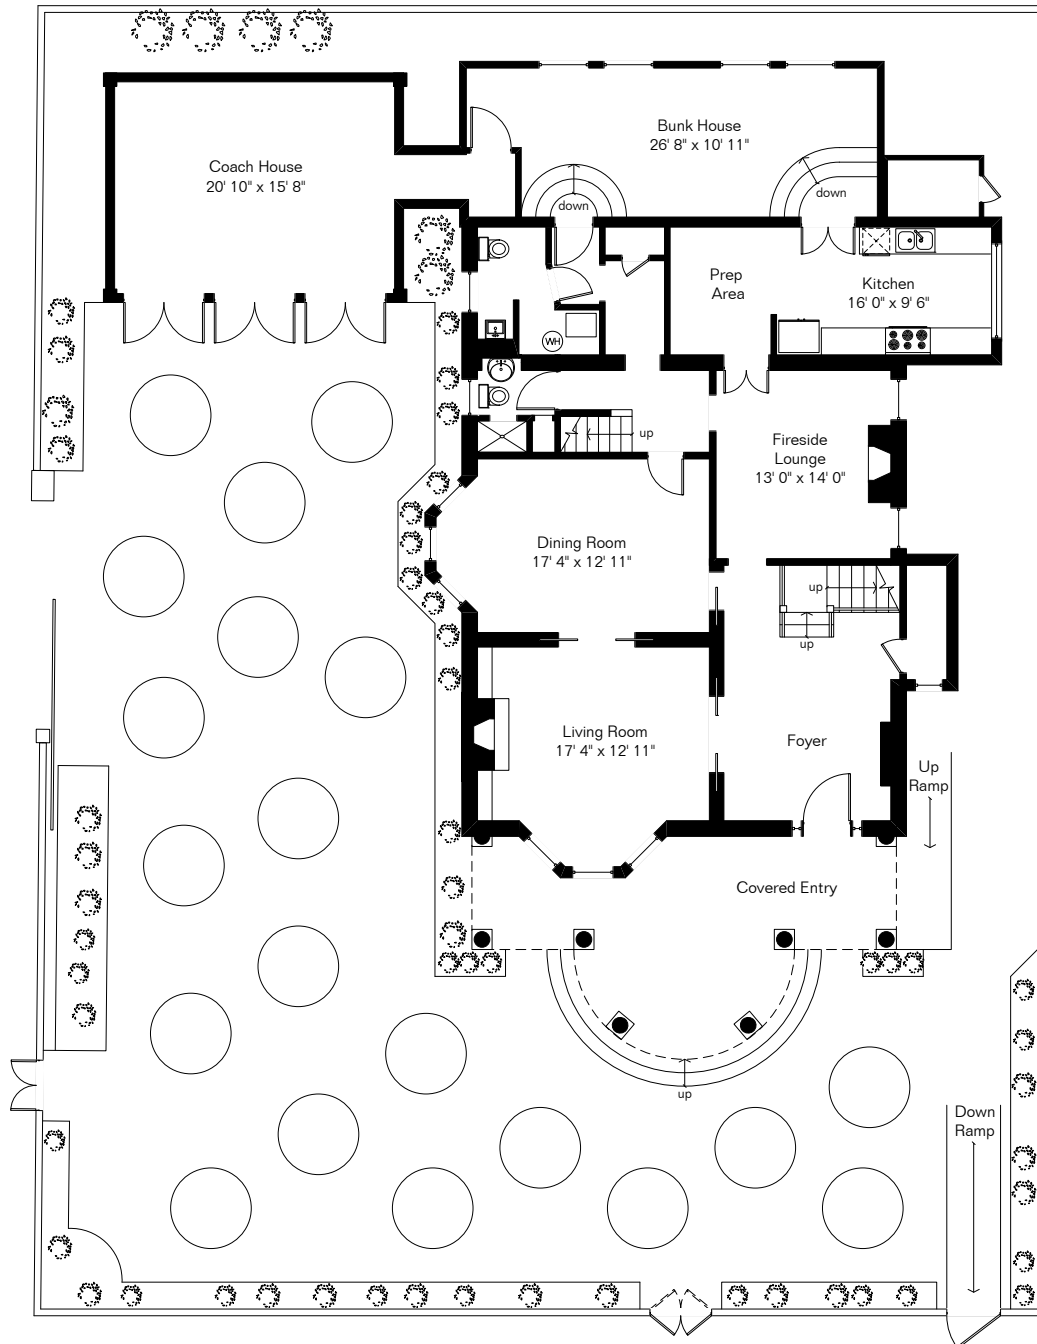

Site Visit February 2019

Living Area 4,017 Sq Ft

Copyright 2019 Floor Plans First! LLC
 All Rights Reserved.

www.FloorPlansFirst.com

Toll Free (877) 887-1500
 Voice (520) 881-1500

The square footages and room size information are deemed to be reliable but are not guaranteed and should be independently verified.

175 E 12th St

www.therubihouse.com
info@therubihouse.com

Site Visit February 2019

Copyright 2019 Floor Plans First! LLC
All Rights Reserved.

Living Area 4,017 Sq Ft

www.FloorPlansFirst.com™

Toll Free (877) 887-1500
Voice (520) 881-1500

The square footages and room size information are deemed to be reliable but are not guaranteed and should be independently verified.

175 E 12th St

www.therubihouse.com
info@therubihouse.com

Site Visit February 2019

Copyright 2019 Floor Plans First! LLC
All Rights Reserved.

Living Area 4,017 Sq Ft

www.FloorPlansFirst.com™

Toll Free (877) 887-1500
Voice (520) 881-1500