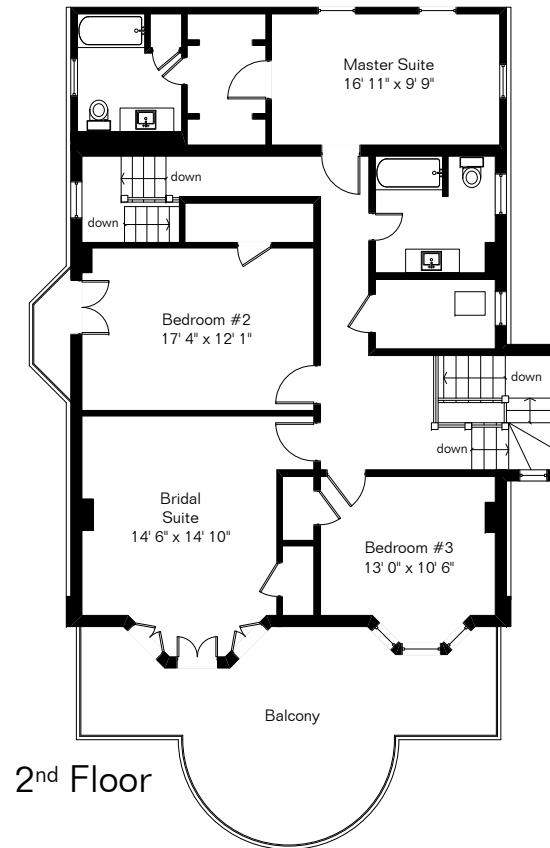

Site Visit February 2019

Living Area 4,017 Sq Ft

Copyright 2019 Floor Plans First! LLC
 All Rights Reserved.

www.FloorPlansFirst.com

Toll Free (877) 887-1500
 Voice (520) 881-1500

The square footages and room size information are deemed to be reliable but are not guaranteed and should be independently verified.