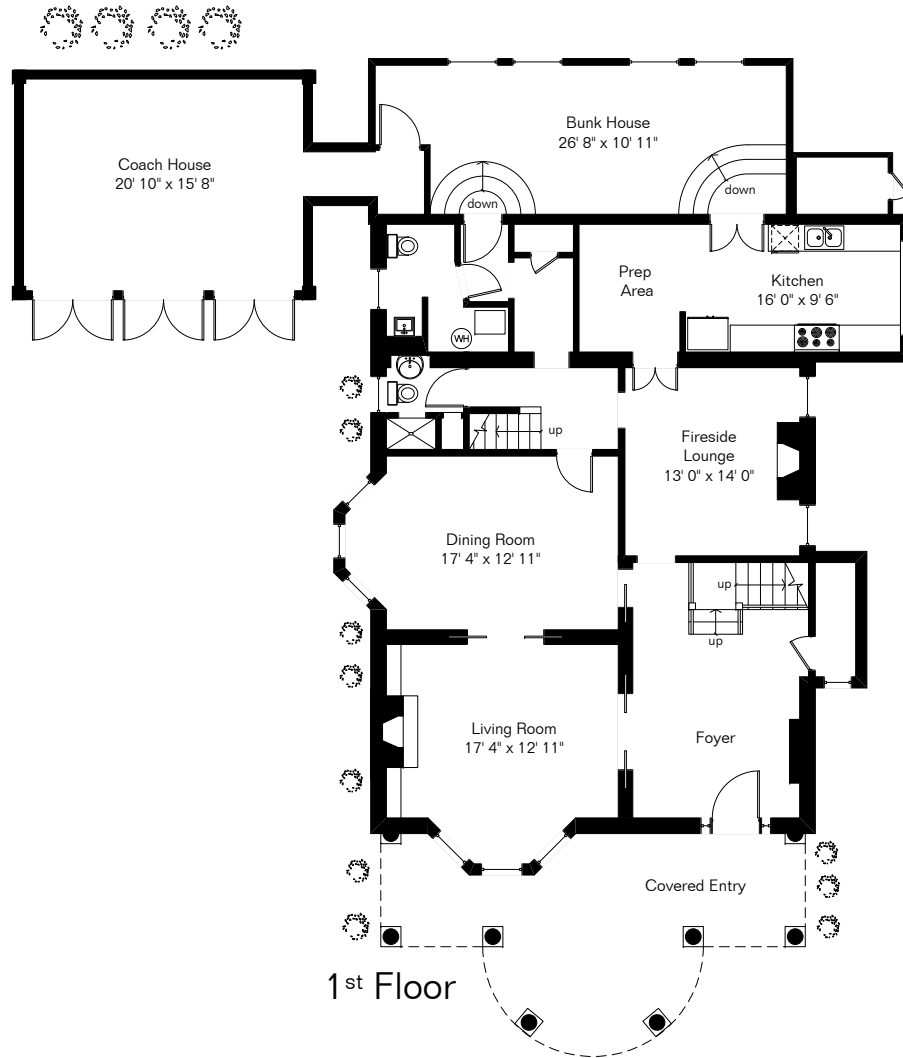

The square footages and room size information are deemed to be reliable but are not guaranteed and should be independently verified.

175 E 12th St

Presented by Tana Sheets
 (520) 235-5600
www.therubihouse.com
info@therubihouse.com

Site Visit February 2019

Living Area 4,017 Sq Ft

Copyright 2019 Floor Plans First! LLC
 All Rights Reserved.

www.FloorPlansFirst.com

Toll Free (877) 887-1500
 Voice (520) 881-1500

The square footages and room size information are deemed to be reliable but are not guaranteed and should be independently verified.